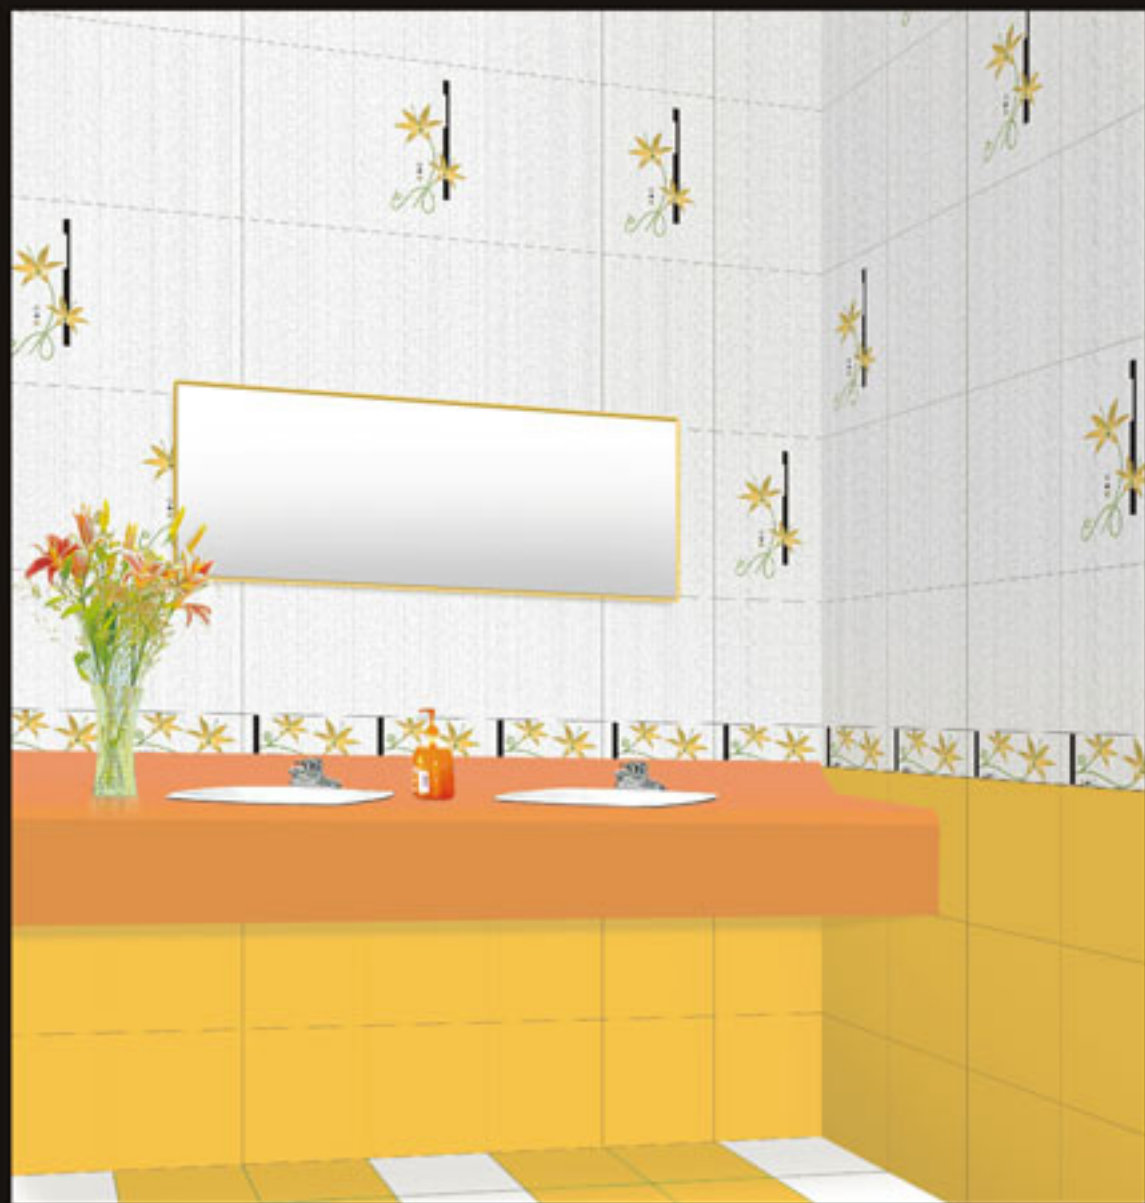

White Vitrossa Concept

250 x 330 mm

LUSTER WALL TILES